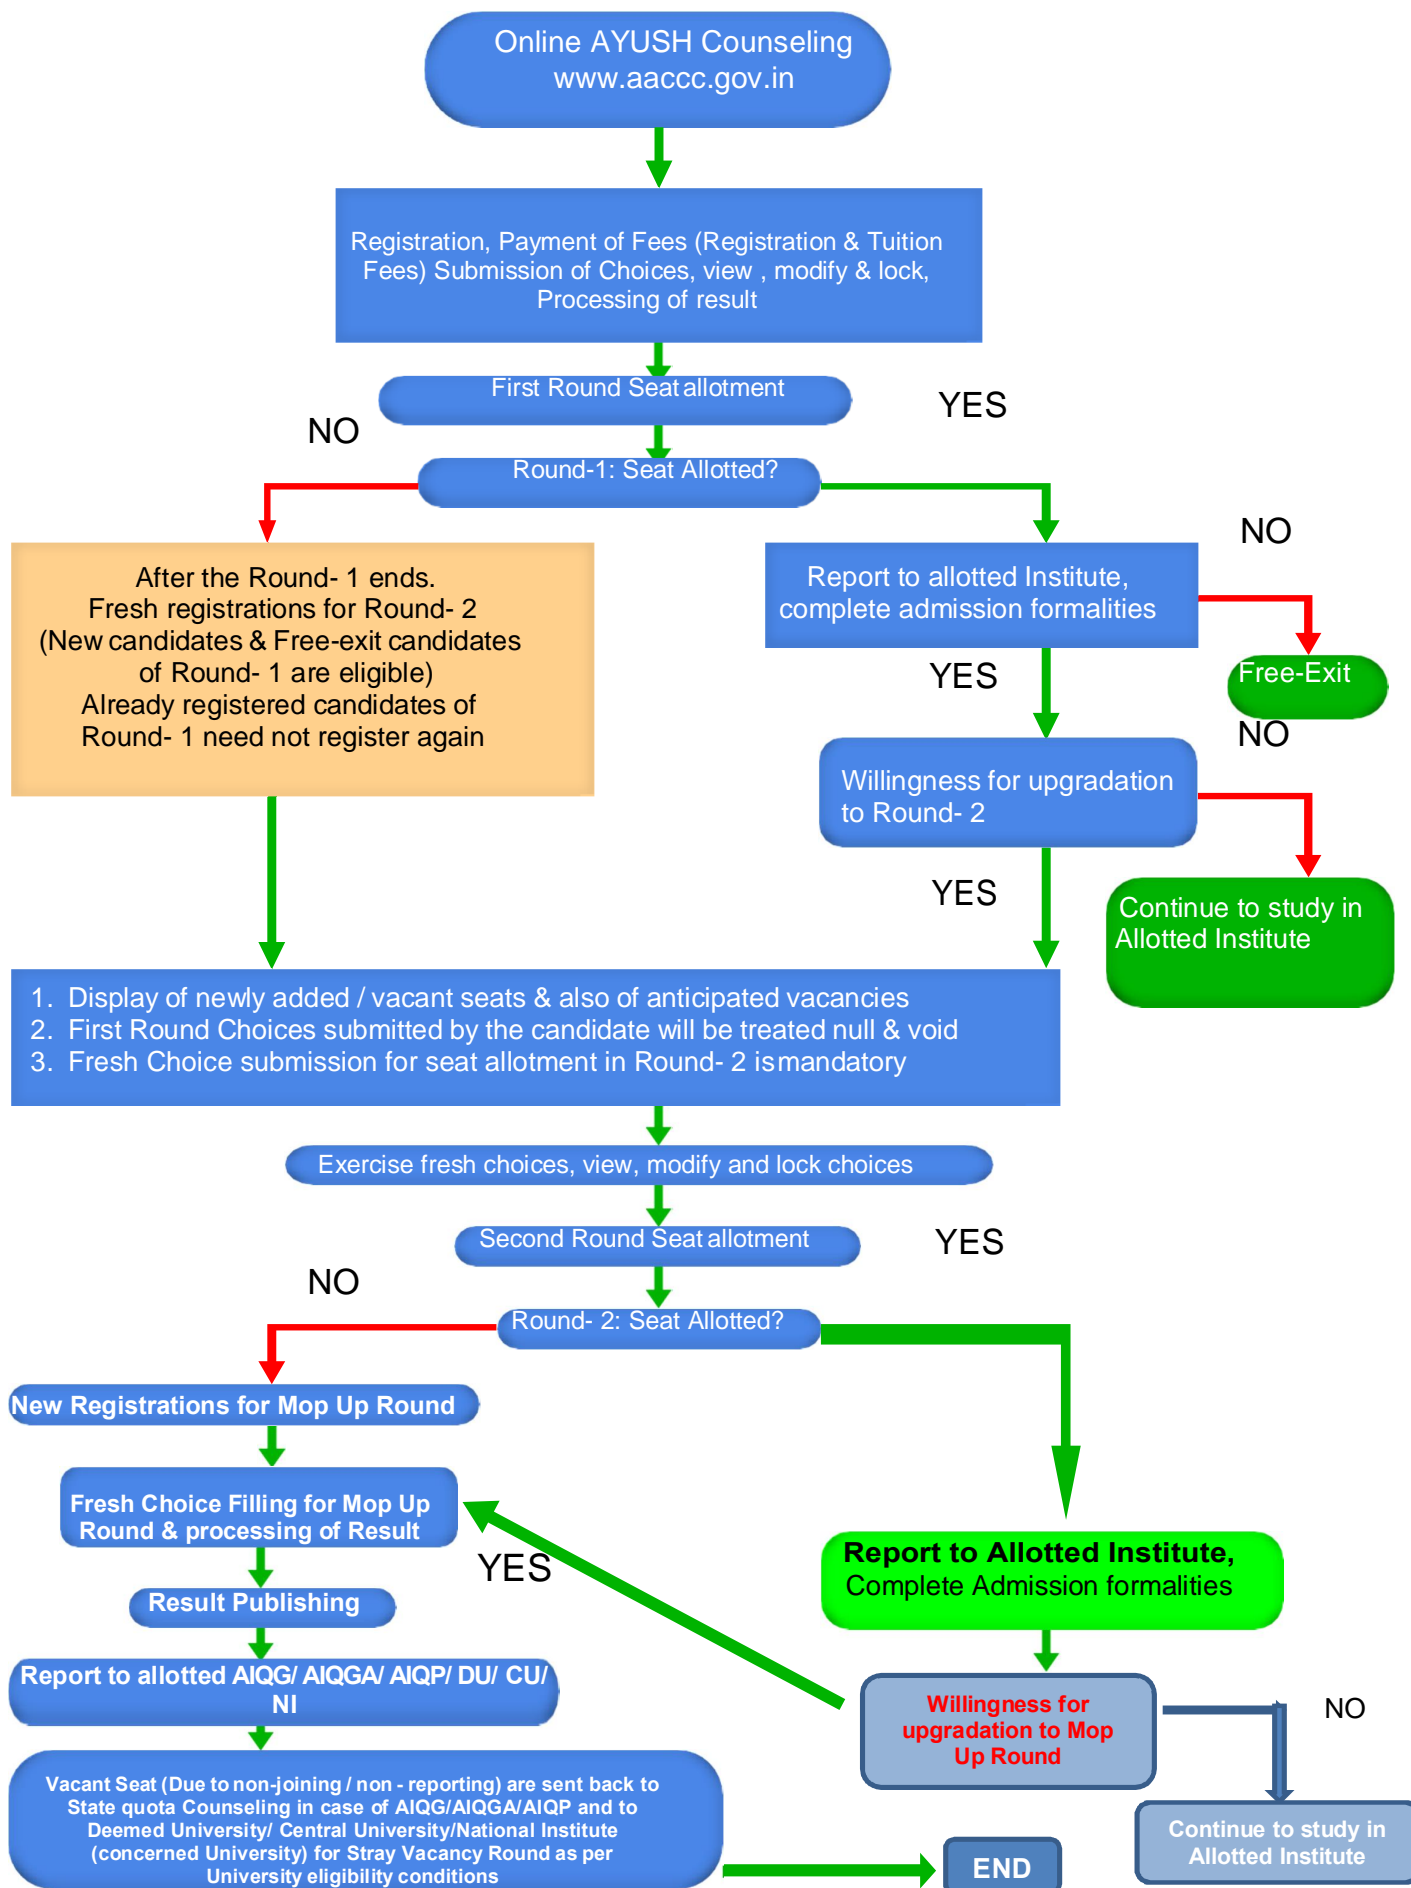

A. Process of Counseling (Flow Chart)

**Quota Abbreviation's Description:**

1. AIQGA: All India Quota Government Aided
2. AIQG: All India Quota Government
3. AIQP: All India Quota Private
4. CU: Central Universities
5. NI: National Institutions

**Note: Candidate admitted in Round- 2 & Round-3 (Mop Up Round) of all India quota of ASU & H PG counseling are not allowed to vacate their admitted seats and also not allowed for participating in the State quota Counseling. Candidate admitted in Round-2 are allowed to upgrade their seat in 3<sup>rd</sup> Round (Mop Up Round) of all India quota of ASU & H PG counseling based on their willingness.**