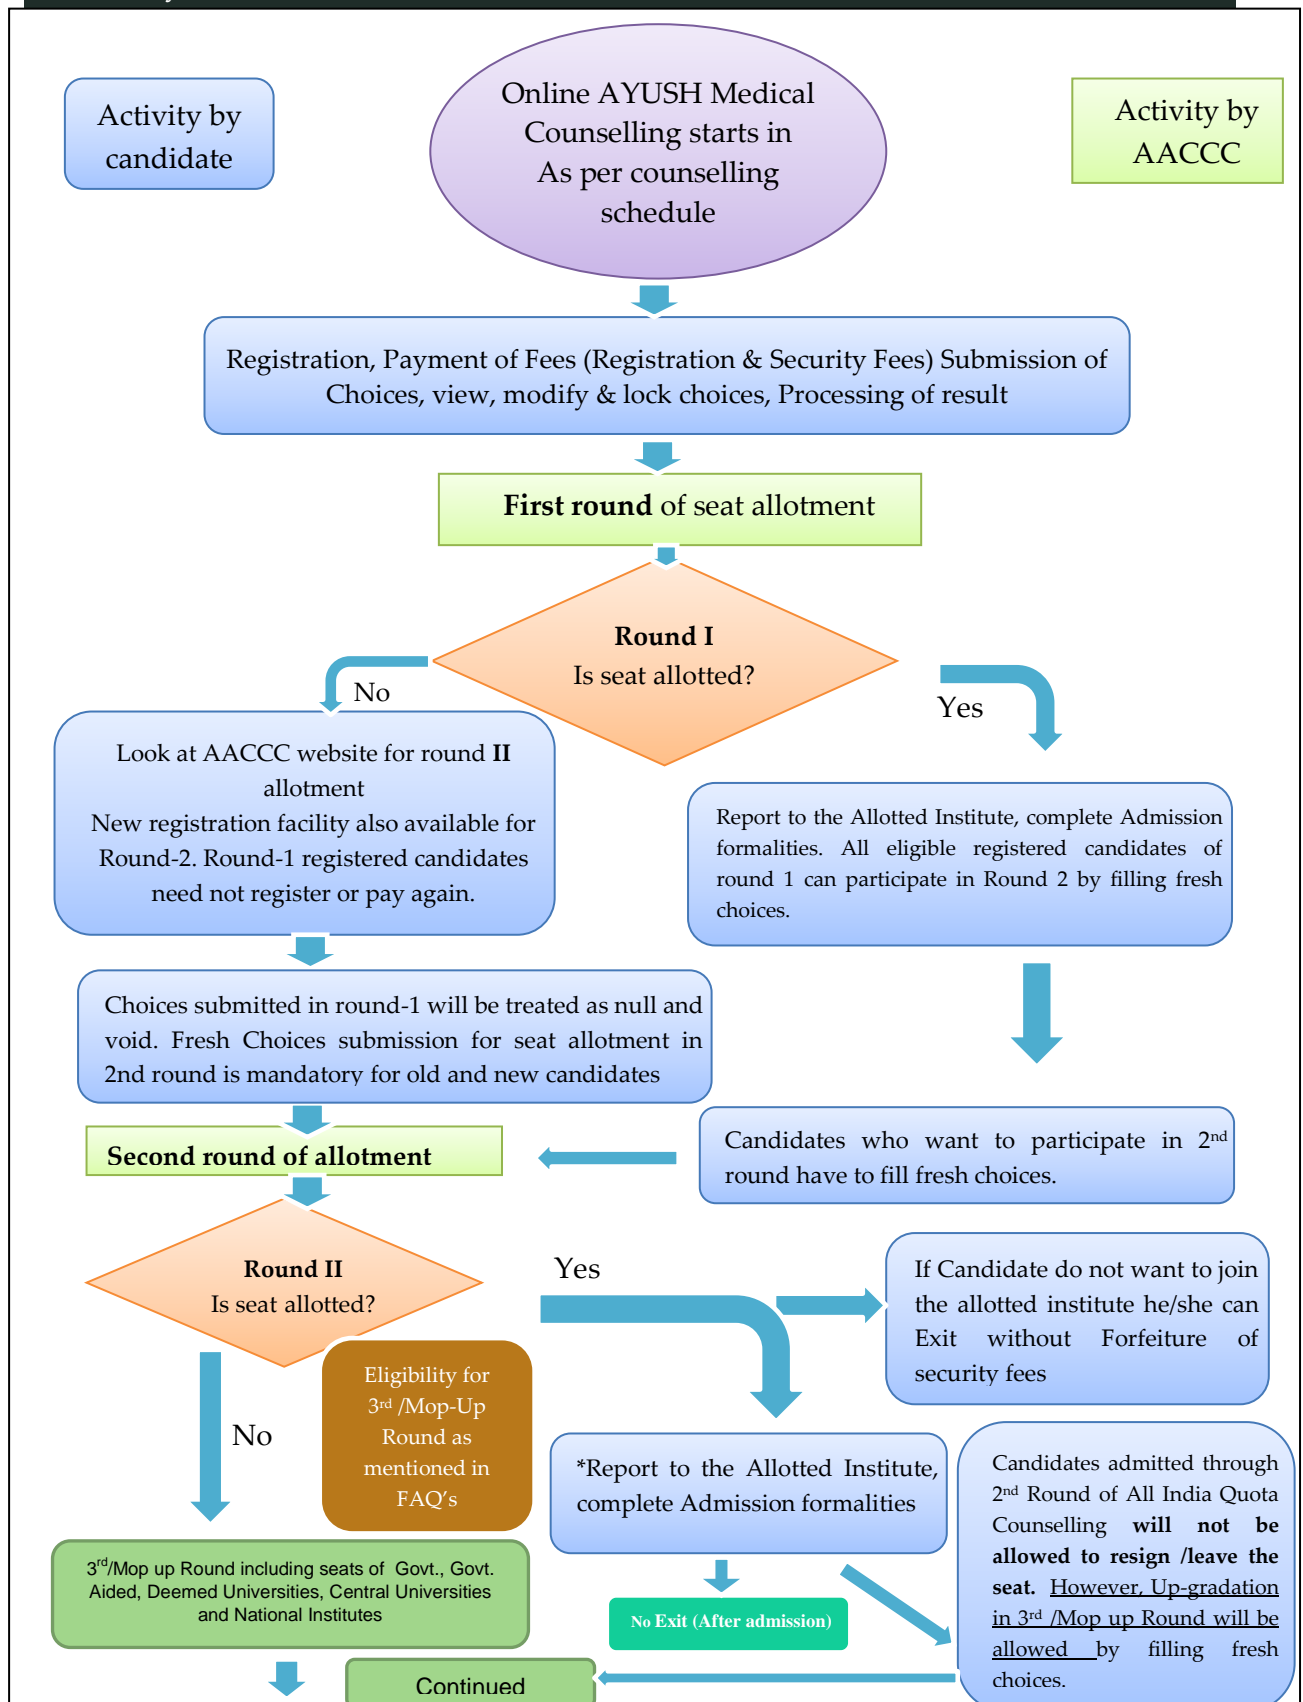

# Scheme of Online All India Quota Govt./Govt. Aided/Deemed Universities/Central Universities/ National Institutions and internal seats of Delhi University UG Counseling-2020

## 1. Activity Flow

**3<sup>rd</sup> / Mop up round  
(New/Fresh Registration)**

Eligibility as mentioned in  
FAQ's

Fresh Choice filling for  
Mop up round &  
Processing of result

Result  
Publishes

Report to allotted Govt./Govt.  
Aided/Deemed/Central  
Universities/National Institute

Vacant seats (due to non-joining/non-reporting)

Sent back to Deemed University/Central University/  
National Institute for stray vacancy round and to  
State/UT Govt. authorities or Colleges in case of  
AIQG, AIQGA.

\* Candidates admitted in 2<sup>nd</sup> round of counselling and admitted in Round 1 (holding their seats after free exit period) will not be allowed to resign/leave the seat and they will not be allowed in any other counselling. Up-gradation will be allowed from the 2<sup>nd</sup> Round to Mop Up/3<sup>rd</sup> round by filling up fresh choices and it is mandatory for such candidates to take admission on upgraded seat.